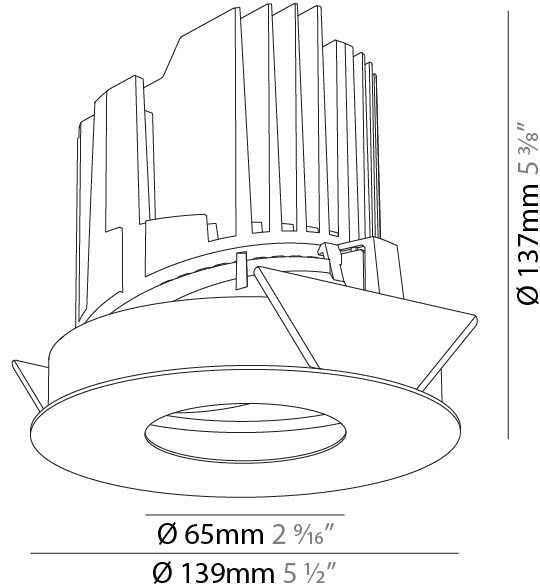

GENERAL

Series: Bioniq
 Subseries: Bioniq Round Semi Adjustable
 Brand: Prolight
 Division: Architectural
 Mounting Type: Recessed
 Mounting Location: Ceiling
 Subcategory: Downlight

PHYSICAL

Shape: Round
 Diameter (mm): 139
 Diameter (in): 5 1/2
 Height (mm): 137
 Height (in): 5 3/8
 Ceiling Thickness (mm): 10 / 12.5 / 15
 Ceiling Thickness (in): 3/8 or 1/2 or 9/16
 Min. Recessing Depth (mm): 150
 Min. Recessing Depth (in): 5 7/8
 Light Distribution: Adjustable / Downlight
 Weight (kg): 0.856
 Weight (lbs): 1.89
 Fixture Finish: SSR / BKV / CWI / CRY / HAB / LAG / UFT / ITA / RUA / RUR / MIC / FTG / MYG / TWT / LOD / PUS / FRO / FUP / KIA / POP / BLS / SPG / MEY / GOH / GUM / CHC / COM / ABZ / JAG / OBR / MOS / ROR
 Fixture Material: Aluminum Die Cast
 Cut-out Measurements: 130mm / 5 1/8"

GENERAL

Series: Bioniq
Subseries: Bioniq Round Wallwash
Brand: Prolicht
Division: Architectural
Mounting Type: Recessed
Mounting Location: Ceiling
Subcategory: Downlight

PHYSICAL

Shape: Round
Diameter (mm): 139
Diameter (in): 5 1/2
Height (mm): 137
Height (in): 5 3/8
Ceiling Thickness (mm): 10 / 12.5 / 15 / 25
Ceiling Thickness (in): 3/8 or 1/2 or 9/16
Min. Recessing Depth (mm): 150
Min. Recessing Depth (in): 5 7/8
Light Distribution: Adjustable / Asymmetric
Weight (kg): 0.865
Weight (lbs): 1.9
Fixture Finish: SSR / BKV / CWI / CRY / HAB / LAG / UFT / ITA / RUA / RUR / MIC / FTG / MYG / TWT / LOD / PUS / FRO / FUP / KIA / POP / BLS / SPG / MEY / GOH / GUM / CHC / COM / ABZ / JAG / OBR / MOS / ROR
Fixture Material: Aluminum Die Cast
Cut-out Measurements: 130mm / 5 1/8"

OPTICAL

Reflector: 20 / 25 / 40
Adjustability: Fixed

RATINGS AND CERTIFICATIONS

Certified By: Certified for North American Standards
IP rating: IP20

	130mm 5 1/8"	150mm 5 7/8"	10 15mm 3/8" 9/16"	30°	355°	
A						